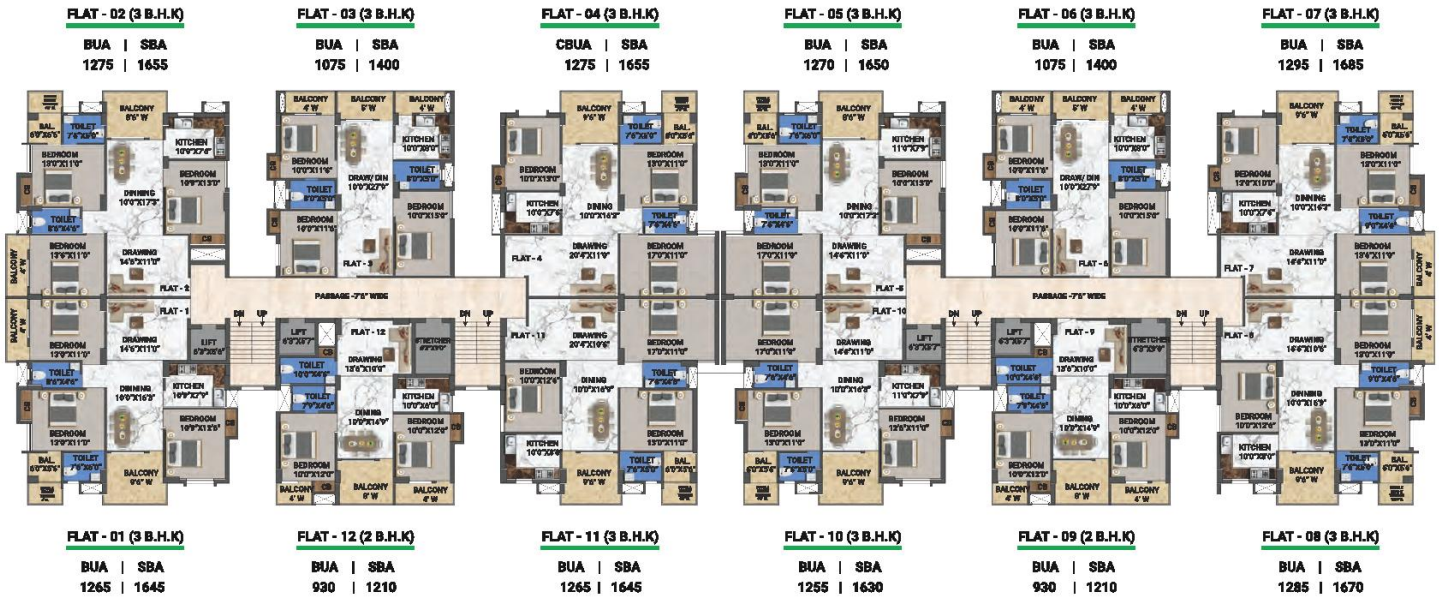

## FLOORPLAN BLOCK - A (01ST -03 RD-05 TH- 07 TH-09 TH )

**LIFT**

**WAITING LOUNGE**

**CCTV CAMERA**

## FLOORPLAN BLOCK - A (02 ND -04 TH-06 TH- 08 TH )

 **LIVING ROOM**

 **DINING ROOM**

 **KITCHEN**

# FLOORPLAN BLOCK - B&C (FLOOR 1ST- 3RD- 5TH- 7TH- 9TH- 11TH)

**FLAT - 37 (3 B.H.K)**

BUA | SBA  
1280 | 1665

**FLAT - 42 (3 B.H.K)**

BUA | SBA  
1260 | 1640

**FLAT - 38 (3 B.H.K)**

BUA | SBA  
1075 | 1400

**FLAT - 41 (2 B.H.K)**

# FLOORPLAN BLOCK - B&C (FLOOR 2ND- 4TH- 6TH- 8TH- 10TH)

**FLAT - 44 (3 B.H.K)**

BUA | SBA  
1280 | 1665

**FLAT - 45 (3 B.H.K)**

BUA | SBA  
1075 | 1400

**FLAT - 46 (3 B.H.K)**

BUA | SBA  
1285 | 1670

**FLAT - 43 (3 B.H.K)**